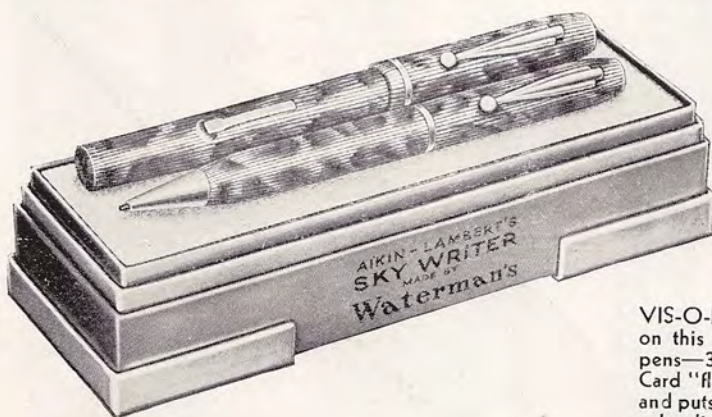

SKYWRITER Pen and Pencil Set, in handsome red, gold and gray case, $2.25.

VIS-O-PENS are shipped mounted on this unusual card holding 12 pens—3 of each of the 4 colors. Card "flags down" each passer-by and puts over the good looks and splendid value of this $1.00 pen.

Similar card, same size, with electric flasher continually calling attention to ink gauge and other outstanding features of pen. This display supplied only with orders of not less than 3 doz. pens. This is Deal No. 100-3—$35.00.

We also have a striking, 24 x 36 window display, with 12 pens and flasher that we supply with orders of not less than 6 doz. pens. This is Deal No. 100-6—$72.00.